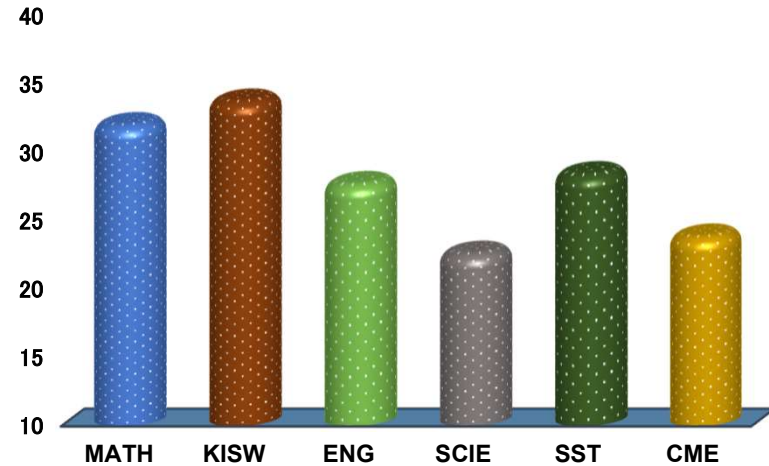

WHITE ANGELS

REGION: COASTAL

SCHOOL AVERAGE

28.0

DISTRICT: MKURANGA

SUBJECT AND GRADE PERFORMANCE ANALYSIS

SUBJECT RANKING

KISWAHILI	33.6	67%	1
MATHEMATICS	31.9	64%	2
SOCIAL STUDIES	28.4	57%	3
ENGLISH	27.6	55%	4
CIVIC AND MORAL EDUCATION	23.8	48%	5
SCIENCE	22.6	45%	6

SUBJECT GRADE ANALYSIS

SUBJECT/GRADE	A	B	C	D	F
MATHEMATICS	5	10	9	3	1
KISWAHILI	2	18	7	1	0
ENGLISH	0	9	14	5	0
SCIENCE	0	6	9	11	2
SOCIAL STUDIES	1	12	11	4	0
CIVIC AND MORAL	0	2	16	10	0

OVERALL GRADE ANALYSIS

Grade	Count	Total	Percentage
A	0	28	0%
B	10		12%
C	14		17%
D	4		5%
F	0		0%

CHART SUBJECT ANALYSIS

BOYS VS GIRLS PERFORMANCE

	SAT		SAT	28
	15		13	
	28%		28%	

Category	Count	Percentage
REGISTERED	28	100%
SEATED	28	100%
ABSENTEES	0	0%
PASSED	24	86%
FAILED	4	14%